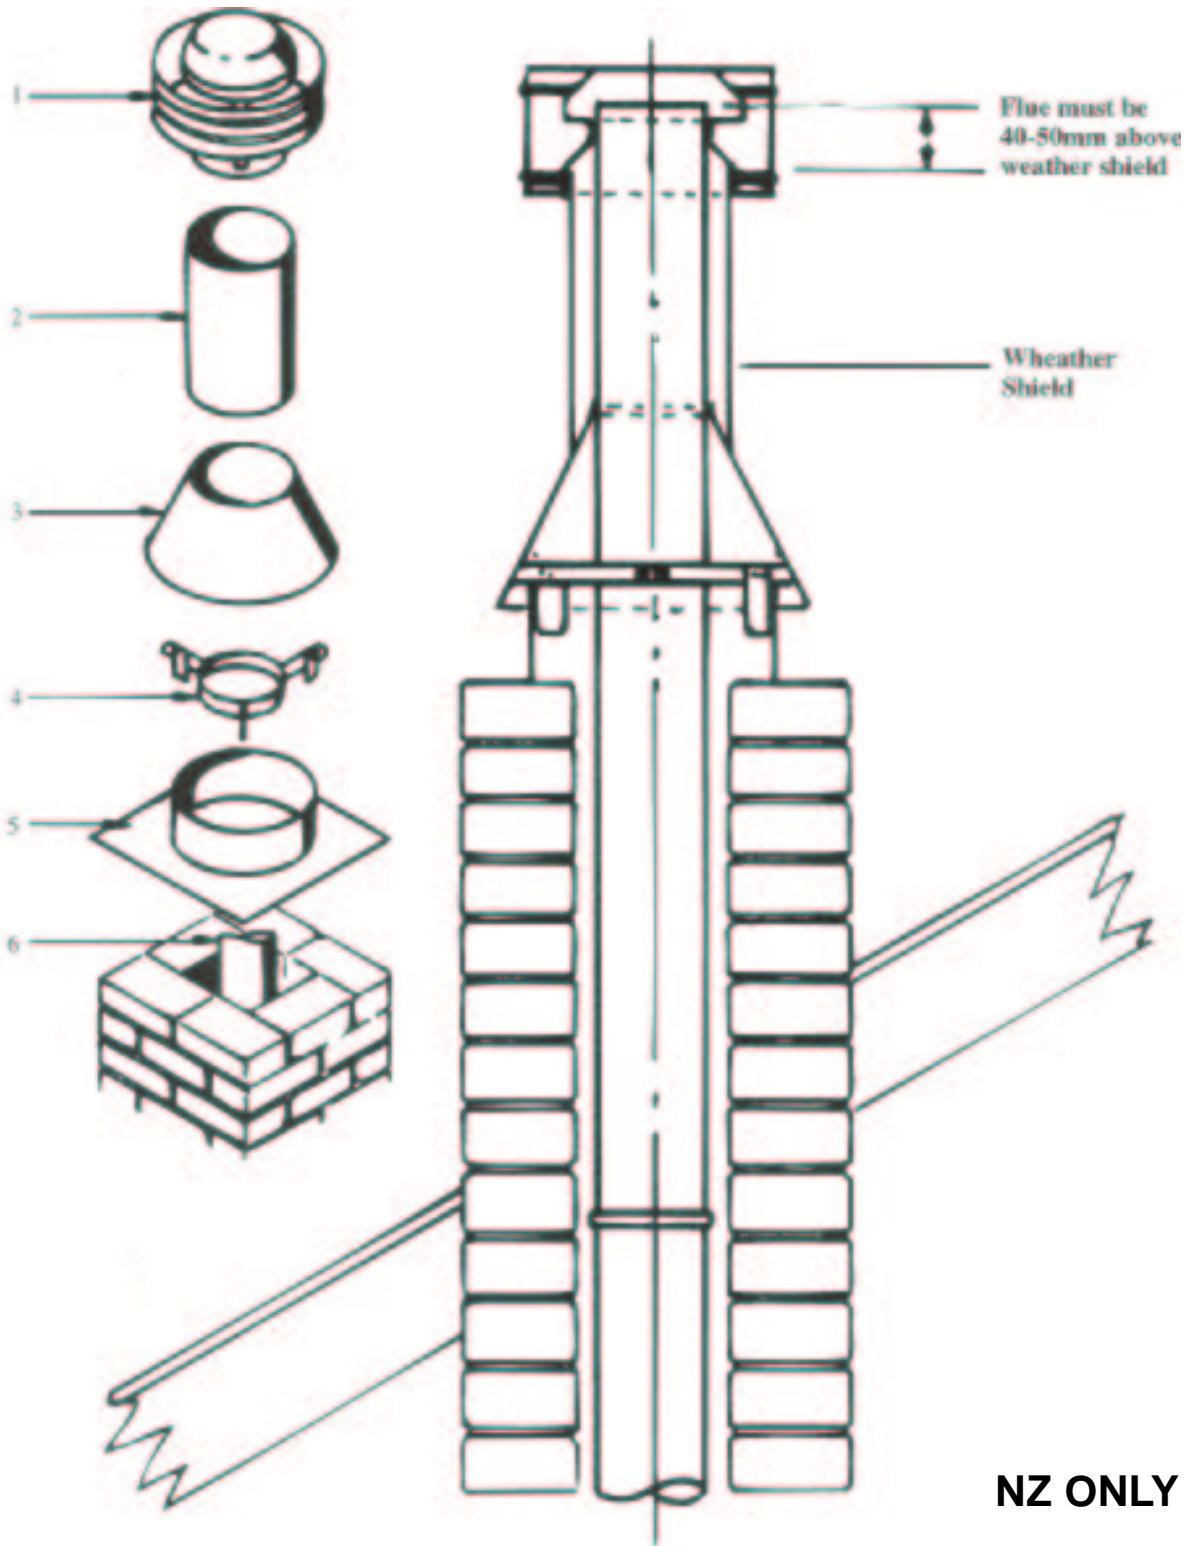

Masport®

INBUILT WOOD FIRES

**PROVINCIAL
SERIES 3**

Item No	Part No	Description	Qty	Item No	Part No	Description	Qty
1	984595	Frame, Door - Coffee	1	38	985653	Case, Top & Rear Outer	1
1a	984512	Frame, Door - Grey	1	39	985655	Case, LH Side Outer	1
2	984566	Retainer, Glass	1	49	501767	Rivet, Pop 3 Dia x 3	1
3	984586	Seal Kit for Door	1	50	503259	Screw	6
4	984772	Rope, Door	1	52	502125	Nut M5	2
5	984765	Handle, Door - Threaded	1	54	501598	Screw	6
6	585665	Extn-Handle, Wooden	1	55	501606	Washer	4
8	984748	Spindle, Door Catch - Threaded	1	57	501682	Nut M6	8
9	584591	Glass	1	58	985672	Base Assembly	1
10	984571	Latch, Door	1	60	984840	Duct, Secondary Air	1
11	501683	NutM6	1	61	501959	Screw	5
12	500463	Washer, Flat	2	62	985527	Tube, Secondary Air	1
13	984573	Pin, Door	1	63	585710	Plug, Frost 25mm	1
14	984596	Hinge Assembly	1			ASSEMBLED ITEMS	
15	500374	Washer, Flat	4				
16	501576	Screw	2				
17	984089	Plug Assembly	2	985327		Door Assembly - Coffee (Includes Frame & Glass)	1
18	985331	Slide, Air Inlet	1	985237		Door Assembly - Grey (Includes Frame & Glass)	1
19	503336	Screw	2			ACCESSORIES	
20	585223	Spring, Air Inlet	2				
21	502093	Washer, Flat	2				
23	984598	Rod, Tie	4				
24	985688	Box, Top Fire	1				
25	985686	Box, LH Side Fire	1	585399		Chimney Installation Kit	
26	985687	Box, RH Side Fire	1	585406		Shielded Offset Kit	
27	985684	Box, Front Fire	1			NOT ILLUSTRATED	
28	985335	Baffle, Ceiling	1				
29	985207	Wall, Upper Rear	1				
30	985782	Box, Back Fire	1	585416		Bag-Fire Bedding Sand	
32	985654	Case, RH Side Outer	1	985327		Door Assembly - Coffee (Includes Frame & Glass)	1
33	985685	Box, Bottom Fire	1				
34	585225	Handle	1	985584		Door Assembly - Grey (Includes Frame & Glass)	1
35	585224	Shaft, Handle	1				
37	501602	Nut M8	6				