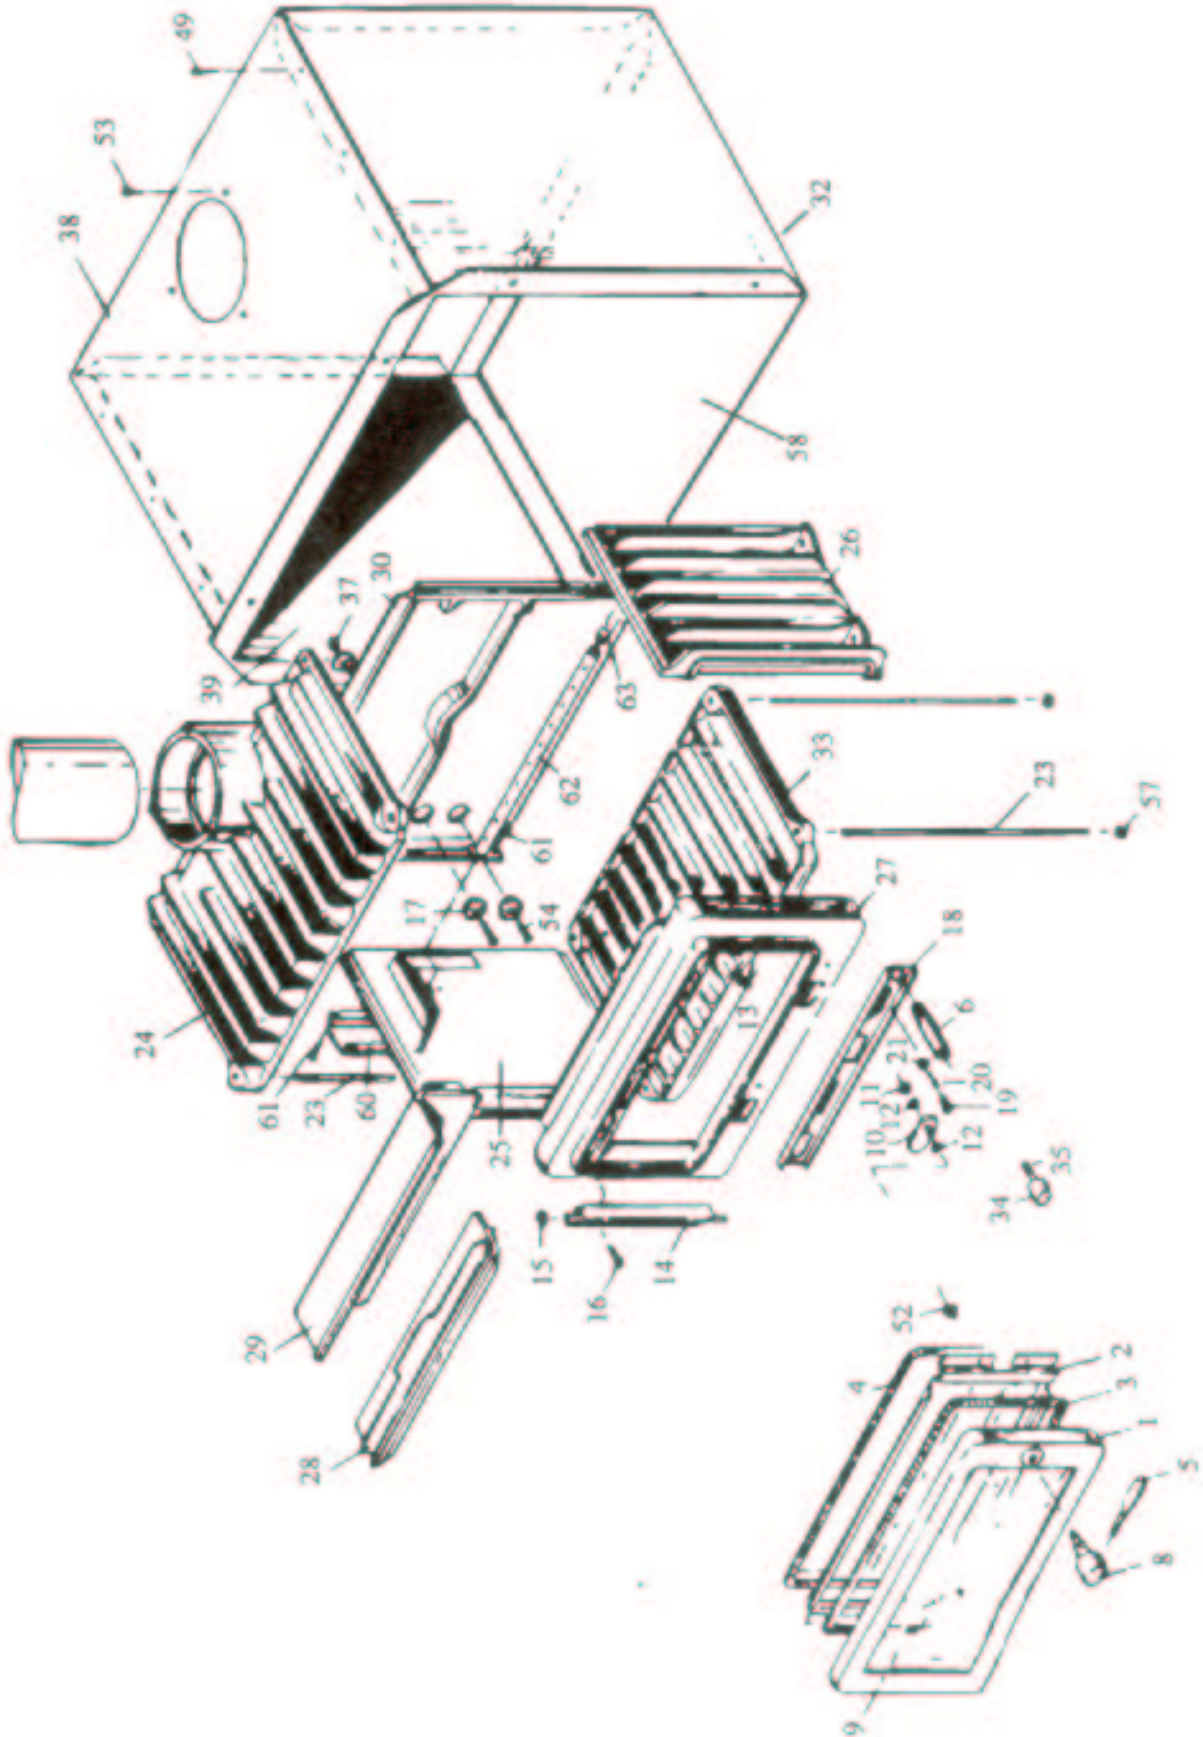

Masport®

INBUILT WOOD FIRES

**PROVINCIAL
SERIES 3**

Item No	Part No	Description	Qty	Item No	Part No	Description	Qty
1	984595	Frame, Door - Coffee	1	38	985653	Case, Top & Rear Outer	1
1a	984512	Frame, Door - Grey	1	39	985655	Case, LH Side Outer	1
2	984566	Retainer, Glass	1	49	501767	Rivet, Pop 3 Dia x 3	1
3	984586	Seal Kit for Door	1	50	503259	Screw	6
4	984772	Rope, Door	1	52	502125	Nut M5	2
5	984765	Handle, Door - Threaded	1	54	501598	Screw	6
6	585665	Extn-Handle, Wooden	1	55	501606	Washer	4
8	984748	Spindle, Door Catch - Threaded	1	57	501682	Nut M6	8
9	584591	Glass	1	58	985672	Base Assembly	1
10	984571	Latch, Door	1	60	984840	Duct, Secondary Air	1
11	501683	NutM6	1	61	501959	Screw	5
12	500463	Washer, Flat	2	62	985527	Tube, Secondary Air	1
13	984573	Pin, Door	1	63	585710	Plug, Frost 25mm	1
14	984596	Hinge Assembly	1			ASSEMBLED ITEMS	
15	500374	Washer, Flat	4				
16	501576	Screw	2				
17	984089	Plug Assembly	2	985327		Door Assembly - Coffee (Includes Frame & Glass)	1
18	985331	Slide, Air Inlet	1	985237		Door Assembly - Grey (Includes Frame & Glass)	1
19	503336	Screw	2			ACCESSORIES	
20	585223	Spring, Air Inlet	2				
21	502093	Washer, Flat	2				
23	984598	Rod, Tie	4				
24	985688	Box, Top Fire	1				
25	985686	Box, LH Side Fire	1	585399		Chimney Installation Kit	
26	985687	Box, RH Side Fire	1	585406		Shielded Offset Kit	
27	985684	Box, Front Fire	1			NOT ILLUSTRATED	
28	985335	Baffle, Ceiling	1				
29	985207	Wall, Upper Rear	1				
30	985782	Box, Back Fire	1	585416		Bag-Fire Bedding Sand	
32	985654	Case, RH Side Outer	1	985327		Door Assembly - Coffee (Includes Frame & Glass)	1
33	985685	Box, Bottom Fire	1				
34	585225	Handle	1	985584		Door Assembly - Grey (Includes Frame & Glass)	1
35	585224	Shaft, Handle	1				
37	501602	Nut M8	6				